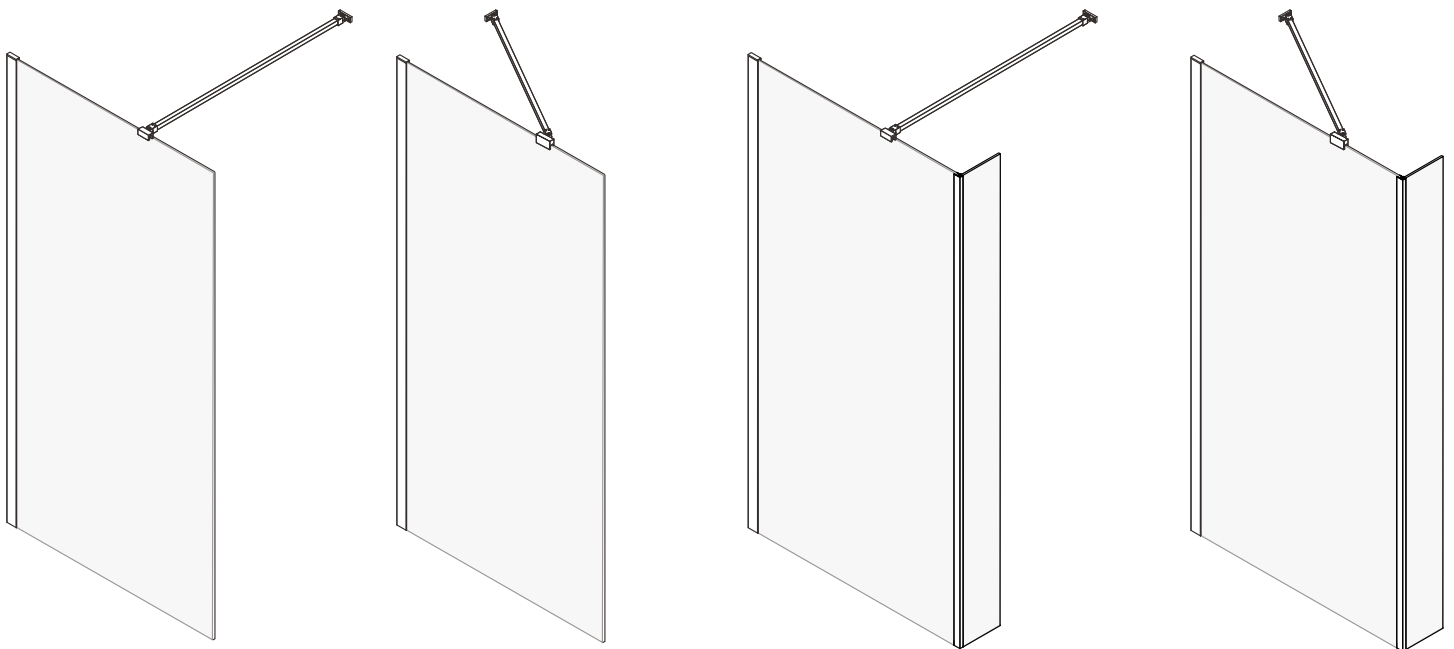

USER MANUAL

Thank you for choosing Better Bathrooms.
Please read this manual before installing your product
and keep for future reference.

**better
bathrooms**

PRODUCT NAME- CORVUS FRAMELESS WET ROOM PANEL

PRODUCT CODE-BEBA_26079~BEBA_26092 BEBA_27452~BEBA_27453

CORBB800 CORBB900 CORBB1000 CORBB1200

- **Multi-person assembly**
- **Tools required**
- **We always recommend using professional tradespeople to install your product**