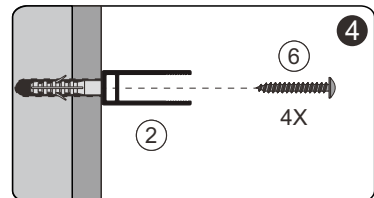

LEVEL

SCREWDR

MALLET

SET SQUARE

PENCIL

DRILL BITS: 1/8", 3/16" ET 1/4"
*MASONRY DRILL BIT

SCREWS

Installation

A 01

Size	X,mm	Size	X,mm
700	675~690	1100	1085~1100
800	775~790	1200	1185~1200
900	875~890	1400	1385~1400
1000	985~1000		

Continue

A 02

Continue

A 03

Continue

A 04